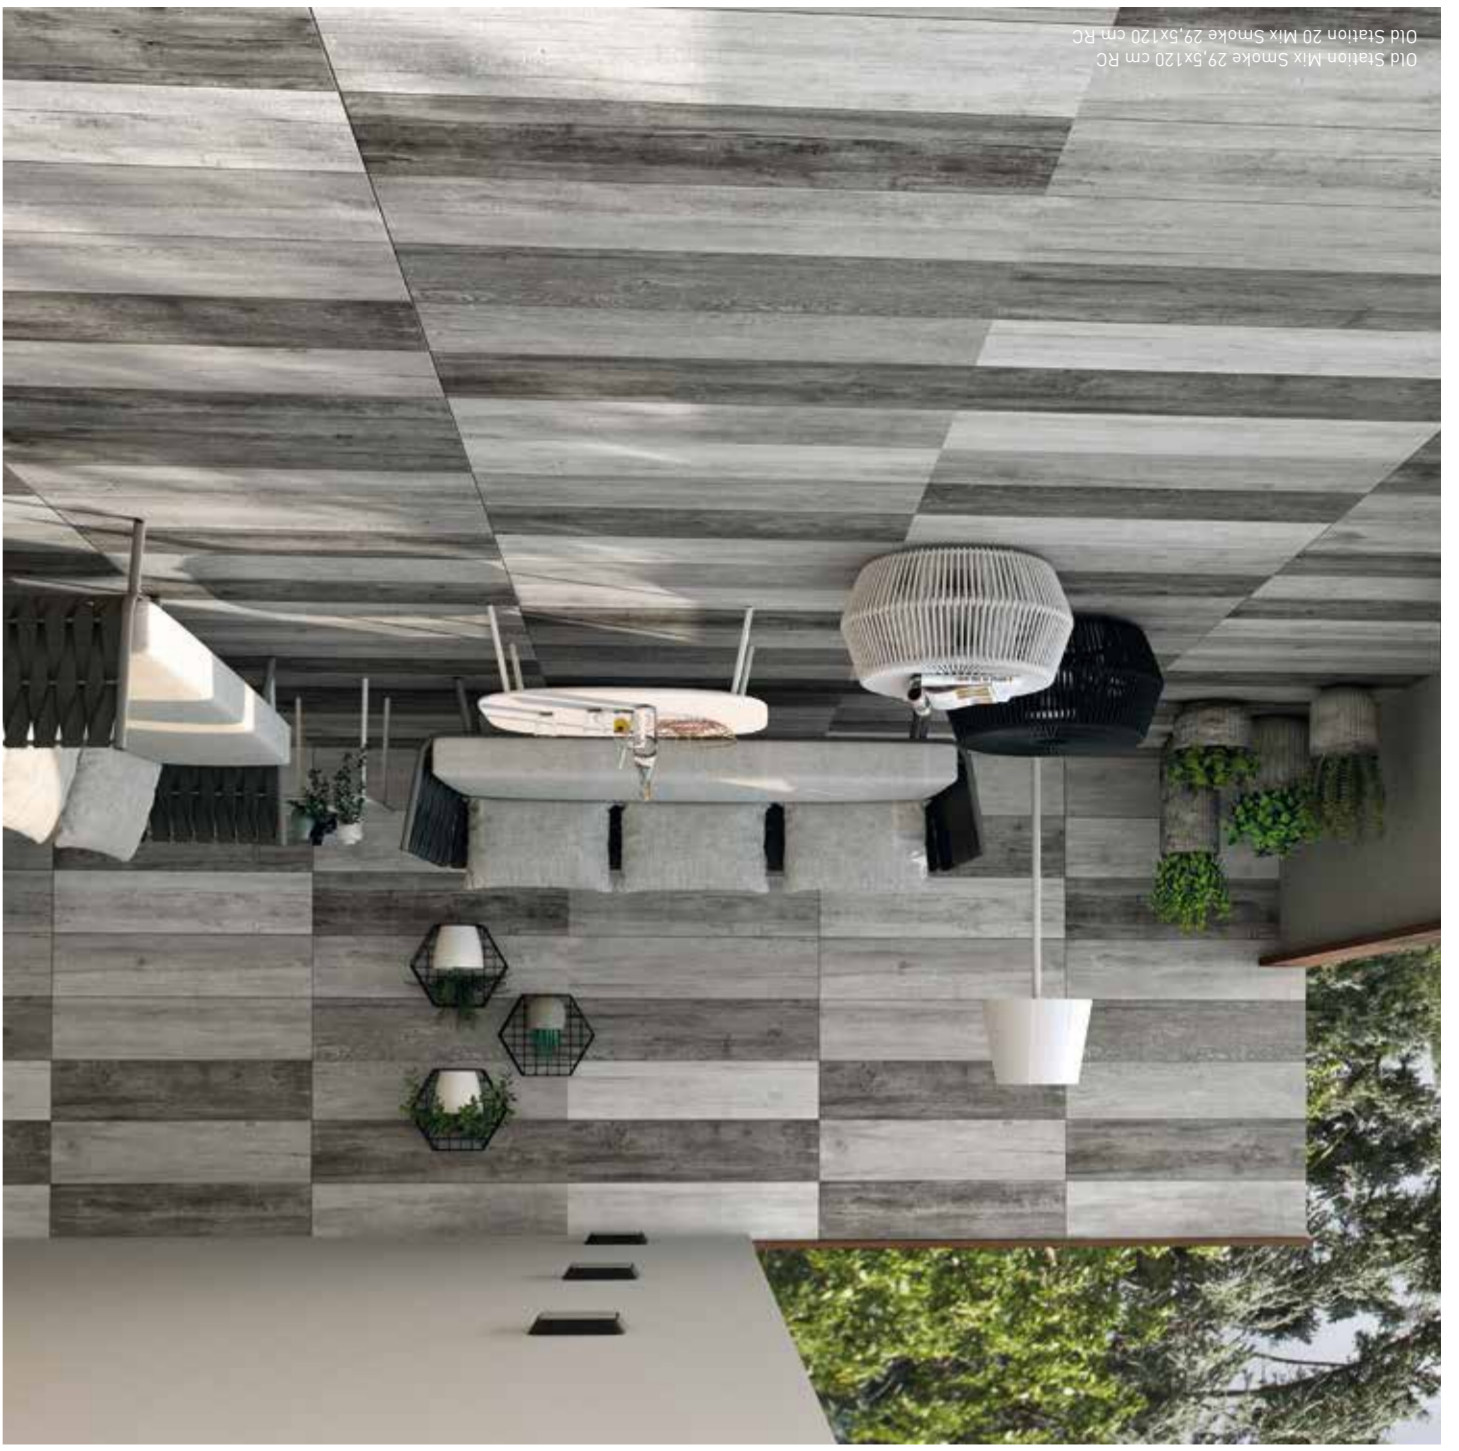

Old Station Mix Smoke 29,5x120 cm RC

Old Station White 29,5x120 cm RC

Old Station Mix Smoke 29,5x120 cm RC

OLD
STATION

OLD STATION MIX NATURE

PORCELAIN TILES

R001W31786	OLD STATION MIX NATURE RC	29,5x120 / 11,6"x47,2"	PV354
R001W31704	OLD STATION 20 MIX NATURE RC	29,5x120 / 11,6"x47,2"	PV600