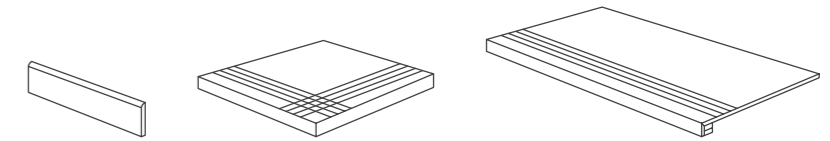

PIEZAS ESPECIALES

SPECIAL PIECES

RODAPIÉ AXIS	8x120/3,1"x47,2"	CP077
RODAPIÉ AXIS	8x31,6/3,1"x12,4"	CP030
PELDAÑO ING AXIS	29,5x120/11,6"x47,2"	CP770
PELDAÑO ING AXIS	29,5x59/11,6"x23,2"	CP279
PELDAÑO ÁNGULO ING AXIS	29,5x29,5/11,6"x11,6"	CP285

*Disponible en todos los colores/Available in all colors

PACKING

	CAJAS - BOXES			PALET - PALLET			EUROPALET - EUROPALLET		
	Piezas Pieces	m2	kg	Cajas Boxes	m2	kg*	Cajas Boxes	m2	kg*
AXIS 60x120 cm RC	2	1,440	38,000	--	--	--	27	38,880	1026
AXIS 20 60x120 cm RC	1	0,720	34,363	--	--	--	30	21,600	1031
AXIS 20 61x61 cm	2	0,744	34,879	--	--	--	30	22,320	1046
AXIS 20 60x60 cm RC	2	0,720	33,823	--	--	--	30	21,600	1015
AXIS 59x59 cm RC	3	1,044	23,803	36	37,584	857	30	31,320	714
AXIS 31,6x60,8 cm	6	1,150	23,314	48	55,200	1119	40	46,000	933
MS AXIS 29,5x29,5 cm	6	--	12,390	--	--	--	--	--	--
RODAPIÉ AXIS 8x120 cm	2	--	10,120	--	--	--	--	--	--
RODAPIÉ AXIS 8x31,6 cm	4	--	2,04	--	--	--	--	--	--
PELDAÑO ING AXIS 29,5x120 cm	1	--	11,250	--	--	--	--	--	--
PELDAÑO ING AXIS 29,5x59 cm	4	--	16,89	--	--	--	--	--	--
PELDAÑO ÁNGULO ING AXIS 29,5x29,5 cm	4	--	12,532	--	--	--	--	--	--

*Valores aproximados / Approximated values **Consultar / Consult