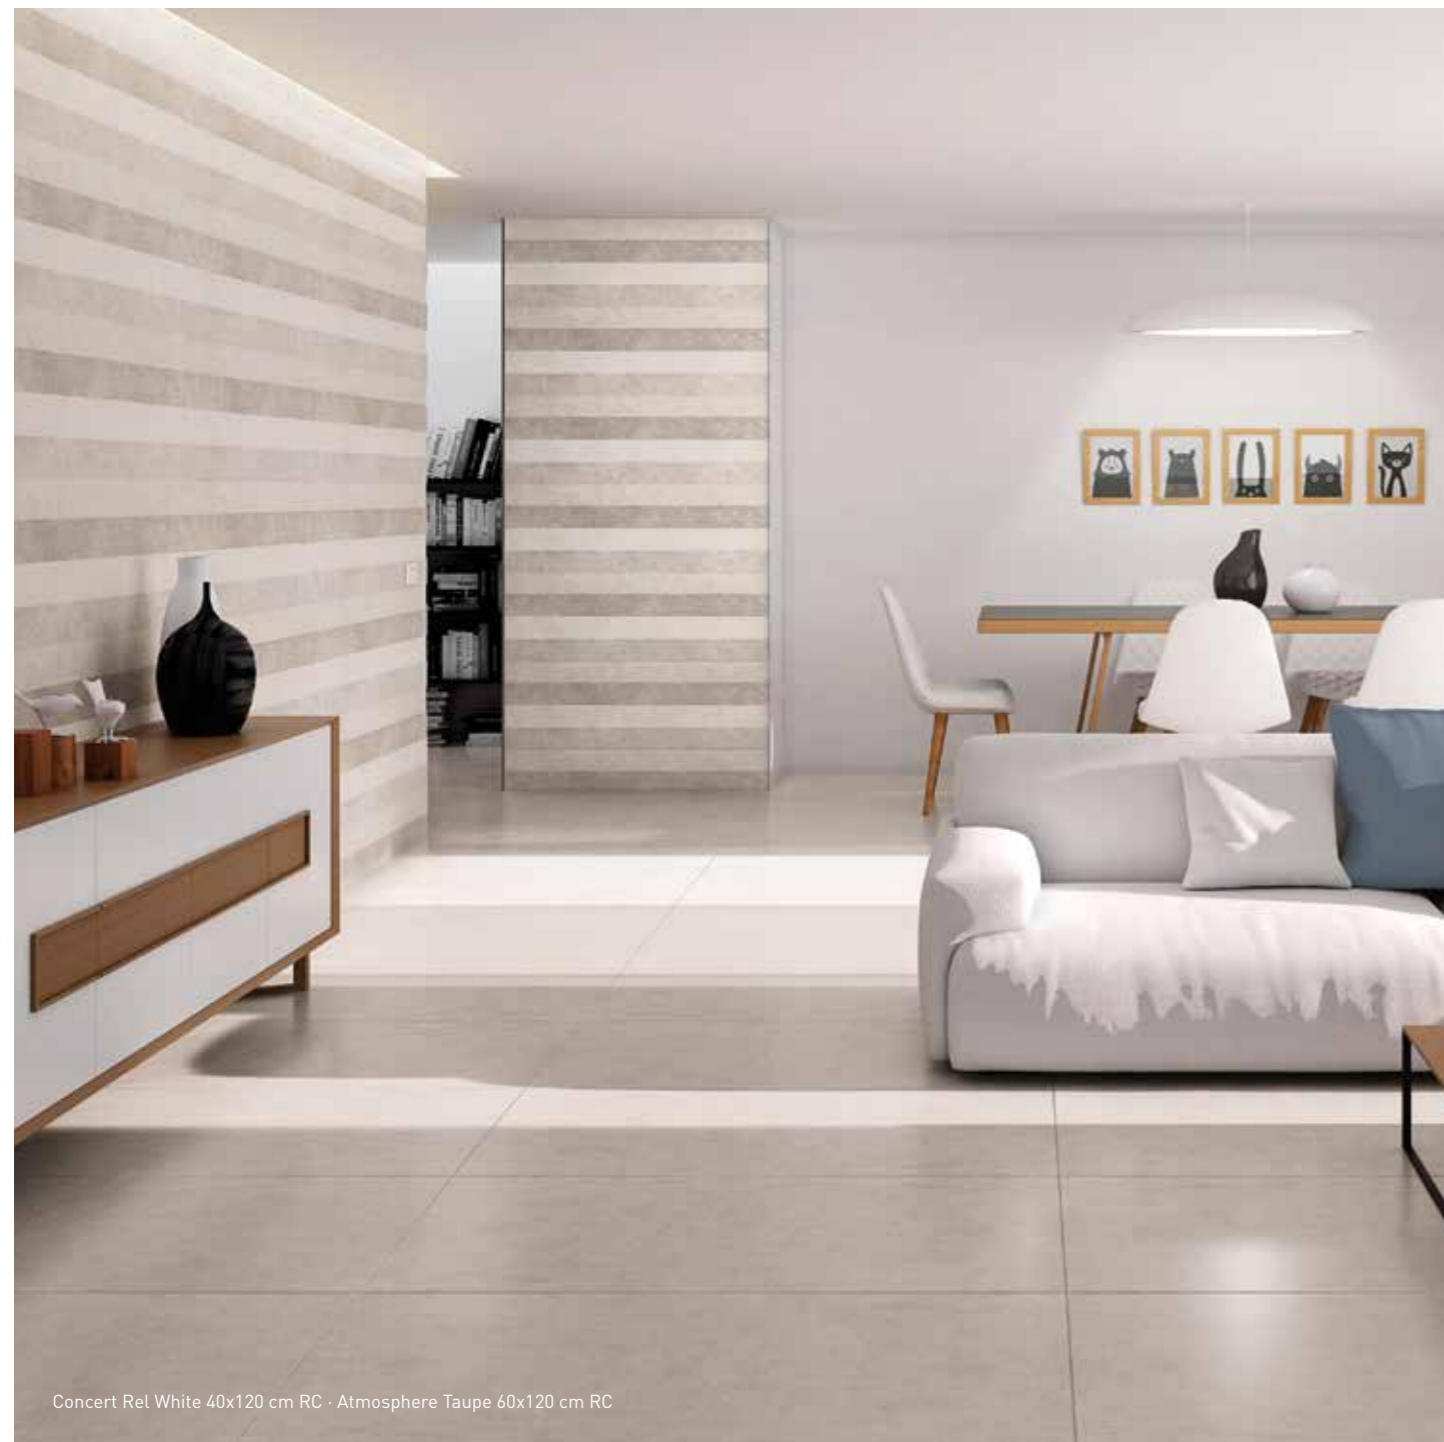

**MS ALUM CUBE GREY**

30x30 / 11,8"x11,8"

R003MS400 CP155

**MS ALUM CUBE BEIGE**

30x30 / 11,8"x11,8"

Concert Rel White 40x120 cm RC - Atmosphere Taupe 60x120 cm RC

Concert White 40x120 cm RC - Flow Nature 19,4x120 cm RC